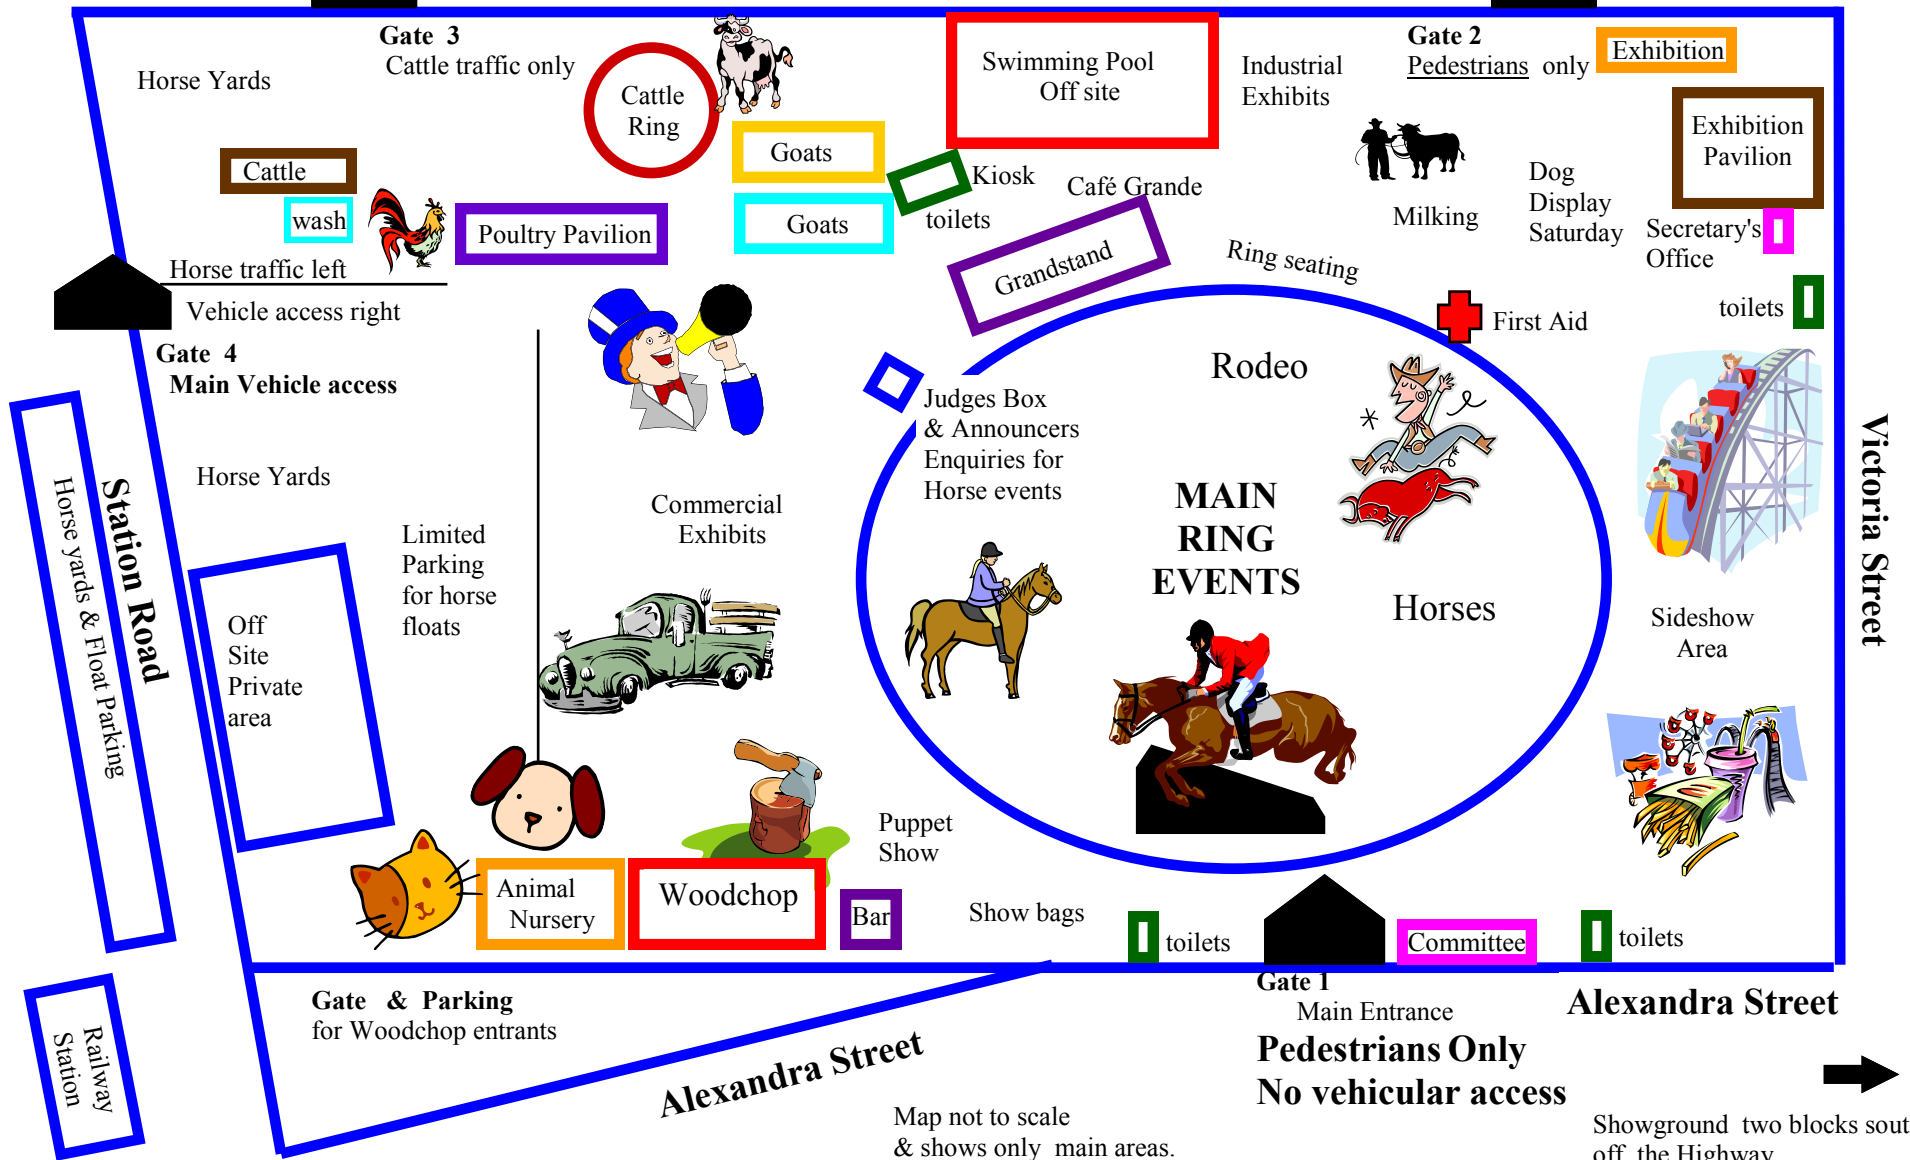

← Showground two blocks south off Highway

Albany Street

All vehicle traffic Gate 3&4

To Nowra ↑

Princes Highway - Queen Street BERRY

↓ To Sydney

Victoria Street

Alexandra Street

Gate 1
Main Entrance
Pedestrians Only
No vehicular access

Showground two blocks south off the Highway

Map not to scale & shows only main areas.